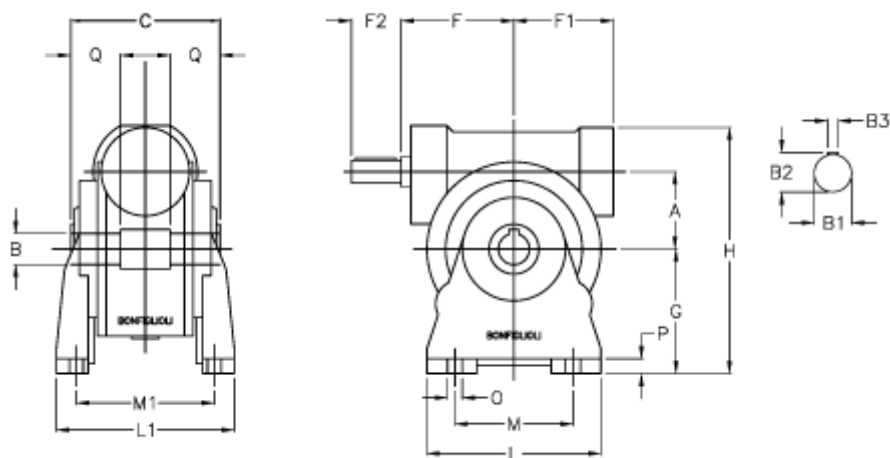

Article number: 3901049080200

Description: Worm gear with solid input shaft  
VF 49A-80-HS

## Measures

a	= 49.5	F1	= 63	P	= 12
B	= 25	g	= 82	Q	= 22.5
B1 E7	= 16	H	= 162		
B2	= 18.0	L	= 110		
B3 H9	= 5	L1	= 124		
C	= 82	m	= 63		
Description	= VF 49A-xx-63B5	M1	= 98.5		
F	= 65.0	O	= 8.5		